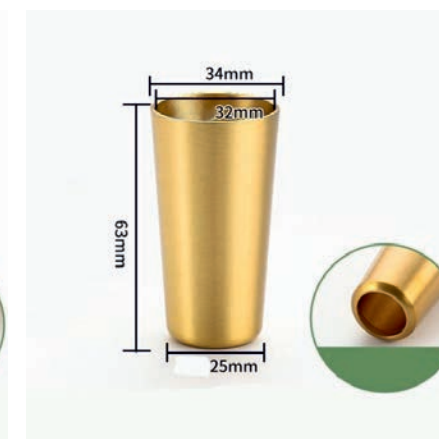

**TLS-201**  
Brass  
Ø25mm x Ø35mm H93mm  
Brass Brushed

**TLS-202**  
Brass  
Ø30mm H142mm  
Brass Brushed

**TLS-203**  
Brass  
Ø32mm x Ø25mm H60mm  
Brass Brushed

**TLS-210**  
Brass  
Ø30mm x Ø25mm H40mm  
Brass Brushed

**TLS-211**  
Brass  
Ø30mm x Ø30mm H 105mm  
Brass Brushed

**TLS-212**  
Brass  
Ø40mm x Ø30mm H52mm  
Brass Brushed

**TLS-204**  
Brass  
Ø26mm x Ø35mm H93mm  
Brass Brushed

**TLS-205**  
Brass  
customize size  
Brass Brushed

**TLS-206**  
Brass  
customize size  
Brass Brushed

**TLS-213**  
Brass  
Ø40mm x Ø25mm H88mm  
Brass Brushed

**TLS-214**  
Brass  
Ø30mm x Ø20mm H80mm  
Brass Brushed

**TLS-215**  
Brass  
Ø34mm x Ø25mm H 63mm  
Brass Brushed