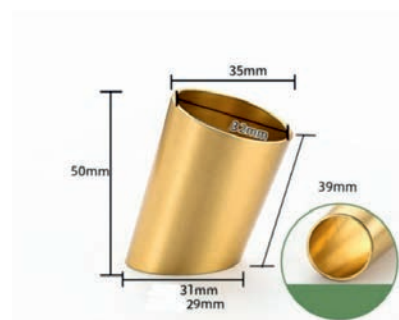

**TLS-207**  
Brass  
Ø27mm x Ø22mm H60mm  
Brass Brushed

**TLS-208**  
Brass  
Ø20mm x Ø28mm H35mm  
Brass Brushed

**TLS-209**  
Brass  
Ø40mm, x Ø36mm H 30mm  
Brass Brushed

**TLS-216**  
Brass  
Ø35mm x Ø25mm H88mm  
Brass Brushed

**TLS-217**  
BrassBrushed  
Ø25mm x Ø21mm H41mm  
Brass Brushed

**TLS-218**  
Brass  
Ø30mm x Ø25mm H80mm  
Brass Brushed

**TLS-219**  
Brass  
Ø35mm x Ø30mm H90mm  
Brass Brushed

**TLS-220**  
Brass  
Ø33mm x Ø28mm H60mm  
Brass Brushed

**TLS-221**  
Brass  
Ø25mm x Ø20mm H38mm  
Brass Brushed

**TLS-002**  
Zinc Alloy  
Ø25mm x Ø18mm H32mm  
Antique Gold

**TLS-013**  
Stainless steel  
Ø50mm x Ø20mm H145mm  
Brass Brushed

**TLS-046**  
Stainless steel  
Ø35mm x Ø25mm H95mm  
Brass Brushed

**TLS-222**  
Brass  
Ø35mm x Ø31mm H 50mm  
Brass Brushed

**TLS-223**  
Brass  
Ø25mm x Ø20mm H50mm  
Brass Brushed

**TLS-224**  
Brass  
Ø31mm x Ø24mm H28mm  
Brass Brushed

**TLS-029**  
Stainless steel  
Ø30mm x Ø17mm H115mm  
Brass Brushed