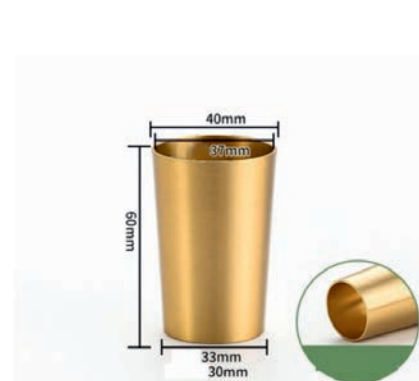

**TLS-221**  
Brass  
Ø25mm x Ø20mm H38mm  
Brass Brushed

**TLS-002**  
Zinc Alloy  
Ø25mm x Ø18mm H32mm  
Antique Gold

**TLS-013**  
Stainless steel  
Ø50mm x Ø20mm H145mm  
Brass Brushed

**TLS-046**  
Stainless steel  
Ø35mm x Ø25mm H95mm  
Brass Brushed

**TLS-222**  
Brass  
Ø35mm x Ø31mm H 50mm  
Brass Brushed

**TLS-223**  
Brass  
Ø25mm x Ø20mm H50mm  
Brass Brushed

**TLS-224**  
Brass  
Ø31mm x Ø24mm H28mm  
Brass Brushed

**TLS-029**  
Stainless steel  
Ø30mm x Ø17mm H115mm  
Brass Brushed

**TLS-012**  
Stainless steel  
Ø31mm x Ø25mm H130mm  
Brass Brushed

**TLS-031**  
Aluminum Alloy  
Ø31mm x Ø22mm H85mm  
Brass Brushed

**TLS-225**  
Brass  
Ø40mm x Ø33mm H60mm  
Brass Brushed

**TLS-226**  
Brass  
Ø32mm x Ø25mm H60mm  
Brass Brushed