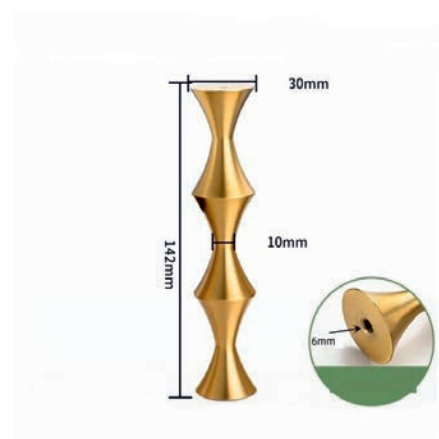

**TLS-095**  
Brass  
Ø36mm x Ø33mm H50mm  
Brass Brushed

**TLS-096**  
Brass  
Ø36mm x Ø32mm H50mm  
Brass Brushed

**TLS-097**  
Brass  
Ø40mm x Ø37mm H50mm  
Brass Brushed

**TLS-098**  
Brass  
Ø36mm x Ø32mm W70mm H90mm  
Brass Brushed

**TLS-099**  
Brass  
Ø40mm x Ø37mm H25mm  
Brass Brushed

**TLS-100**  
Brass  
L60mm x W40mm x H30mm/  
thickness 2mm  
Brass Brushed

**TLS-101**  
Brass  
Ø45mm x Ø43mm H280mm  
Brass Brushed

**TLS-102**  
Brass  
Ø45mm x 43mm H43mm  
Brass Brushed

**TLS-201**  
Brass  
Ø25mm x Ø35mm H93mm  
Brass Brushed

**TLS-202**  
Brass  
Ø30mm H142mm  
Brass Brushed

**TLS-203**  
Brass  
Ø32mm x Ø25mm H60mm  
Brass Brushed

**TLS-210**  
Brass  
Ø30mm x Ø25mm H40mm  
Brass Brushed

**TLS-211**  
Brass  
Ø30mm x Ø30mm H 105mm  
Brass Brushed

**TLS-212**  
Brass  
Ø40mm x Ø30mm H52mm  
Brass Brushed

**TLS-204**  
Brass  
Ø26mm x Ø35mm H93mm  
Brass Brushed

**TLS-205**  
Brass  
customize size  
Brass Brushed