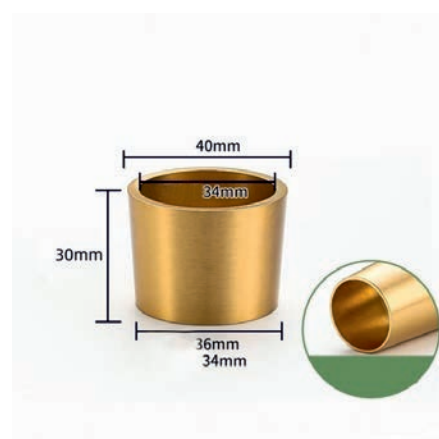

**TLS-211**  
Brass  
Ø30mm x Ø30mm H 105mm  
Brass Brushed

**TLS-212**  
Brass  
Ø40mm x Ø30mm H52mm  
Brass Brushed

**TLS-204**  
Brass  
Ø26mm x Ø35mm H93mm  
Brass Brushed

**TLS-205**  
Brass  
customize size  
Brass Brushed

**TLS-206**  
Brass  
customize size  
Brass Brushed

**TLS-213**  
Brass  
Ø40mm x Ø25mm H88mm  
Brass Brushed

**TLS-214**  
Brass  
Ø30mm x Ø20mm H80mm  
Brass Brushed

**TLS-215**  
Brass  
Ø34mm x Ø25mm H 63mm  
Brass Brushed

**TLS-207**  
Brass  
Ø27mm x Ø22mm H60mm  
Brass Brushed

**TLS-208**  
Brass  
Ø20mm x Ø28mm H35mm  
Brass Brushed

**TLS-209**  
Brass  
Ø40mm, x Ø36mm H 30mm  
Brass Brushed

**TLS-216**  
Brass  
Ø35mm x Ø25mm H88mm  
Brass Brushed