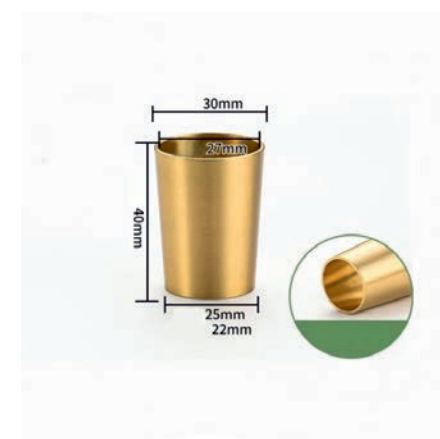

**TLS-095**  
Brass  
Ø36mm x Ø33mm H50mm  
Brass Brushed

**TLS-096**  
Brass  
Ø36mm x Ø32mm H50mm  
Brass Brushed

**TLS-097**  
Brass  
Ø40mm x Ø37mm H50mm  
Brass Brushed

**TLS-098**  
Brass  
Ø36mm x Ø32mm W70mm H90mm  
Brass Brushed

**TLS-099**  
Brass  
Ø40mm x Ø37mm H25mm  
Brass Brushed

**TLS-100**  
Brass  
L60mm x W40mm x H30mm/  
thickness 2mm  
Brass Brushed

**TLS-101**  
Brass  
Ø45mm x Ø43mm H280mm  
Brass Brushed

**TLS-102**  
Brass  
Ø45mm x 43mm H43mm  
Brass Brushed

**TLS-201**  
Brass  
Ø25mm x Ø35mm H93mm  
Brass Brushed

**TLS-202**  
Brass  
Ø30mm H142mm  
Brass Brushed

**TLS-203**  
Brass  
Ø32mm x Ø25mm H60mm  
Brass Brushed

**TLS-210**  
Brass  
Ø30mm x Ø25mm H40mm  
Brass Brushed