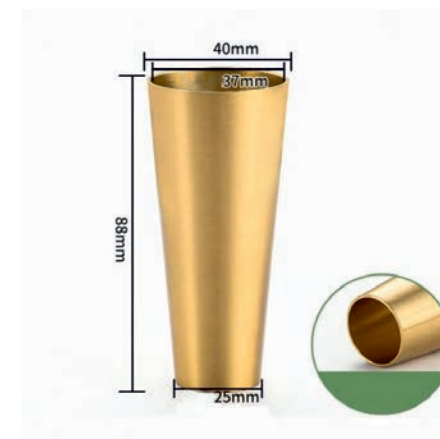

**TLS-201**  
Brass  
Ø25mm x Ø35mm H93mm  
Brass Brushed

**TLS-202**  
Brass  
Ø30mm H142mm  
Brass Brushed

**TLS-203**  
Brass  
Ø32mm x Ø25mm H60mm  
Brass Brushed

**TLS-210**  
Brass  
Ø30mm x Ø25mm H40mm  
Brass Brushed

**TLS-211**  
Brass  
Ø30mm x Ø30mm H 105mm  
Brass Brushed

**TLS-212**  
Brass  
Ø40mm x Ø30mm H52mm  
Brass Brushed

**TLS-204**  
Brass  
Ø26mm x Ø35mm H93mm  
Brass Brushed

**TLS-205**  
Brass  
customize size  
Brass Brushed

**TLS-206**  
Brass  
customize size  
Brass Brushed

**TLS-213**  
Brass  
Ø40mm x Ø25mm H88mm  
Brass Brushed

**TLS-214**  
Brass  
Ø30mm x Ø20mm H80mm  
Brass Brushed

**TLS-215**  
Brass  
Ø34mm x Ø25mm H 63mm  
Brass Brushed