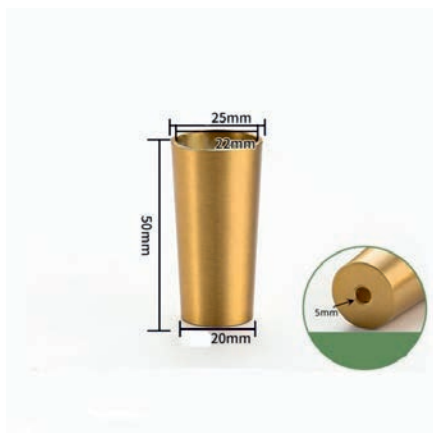

**TLS-217**  
BrassBrushed  
Ø25mm x Ø21mm H41mm  
Brass Brushed

**TLS-218**  
Brass  
Ø30mm x Ø25mm H80mm  
Brass Brushed

**TLS-219**  
Brass  
Ø35mm x Ø30mm H90mm  
Brass Brushed

**TLS-220**  
Brass  
Ø33mm x Ø28mm H60mm  
Brass Brushed

**TLS-221**  
Brass  
Ø25mm x Ø20mm H38mm  
Brass Brushed

**TLS-002**  
Zinc Alloy  
Ø25mm x Ø18mm H32mm  
Antique Gold

**TLS-013**  
Stainless steel  
Ø50mm x Ø20mm H145mm  
Brass Brushed

**TLS-046**  
Stainless steel  
Ø35mm x Ø25mm H95mm  
Brass Brushed

**TLS-222**  
Brass  
Ø35mm x Ø31mm H 50mm  
Brass Brushed

**TLS-223**  
Brass  
Ø25mm x Ø20mm H50mm  
Brass Brushed

**TLS-224**  
Brass  
Ø31mm x Ø24mm H28mm  
Brass Brushed

**TLS-029**  
Stainless steel  
Ø30mm x Ø17mm H115mm  
Brass Brushed