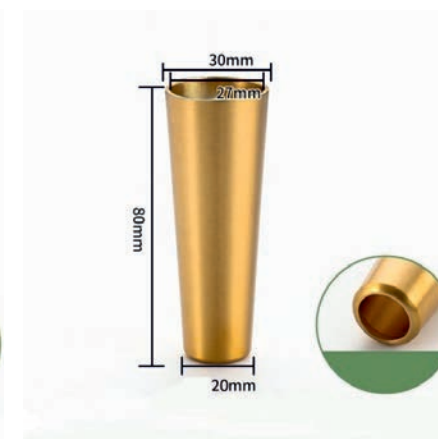

**TLS-201**  
Brass  
Ø25mm x Ø35mm H93mm  
Brass Brushed

**TLS-202**  
Brass  
Ø30mm H142mm  
Brass Brushed

**TLS-203**  
Brass  
Ø32mm x Ø25mm H60mm  
Brass Brushed

**TLS-210**  
Brass  
Ø30mm x Ø25mm H40mm  
Brass Brushed

**TLS-211**  
Brass  
Ø30mm x Ø30mm H 105mm  
Brass Brushed

**TLS-212**  
Brass  
Ø40mm x Ø30mm H52mm  
Brass Brushed

**TLS-204**  
Brass  
Ø26mm x Ø35mm H93mm  
Brass Brushed

**TLS-205**  
Brass  
customize size  
Brass Brushed

**TLS-206**  
Brass  
customize size  
Brass Brushed

**TLS-213**  
Brass  
Ø40mm x Ø25mm H88mm  
Brass Brushed

**TLS-214**  
Brass  
Ø30mm x Ø20mm H80mm  
Brass Brushed

**TLS-215**  
Brass  
Ø34mm x Ø25mm H 63mm  
Brass Brushed