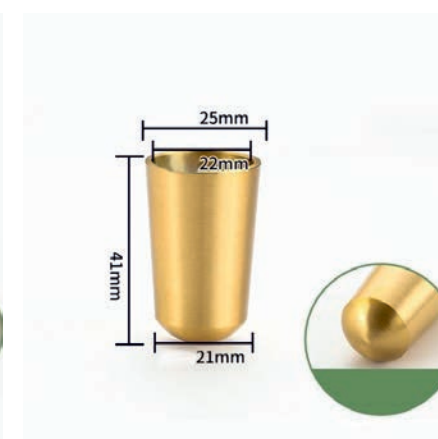

**TLS-206**  
Brass  
customize size  
Brass Brushed

**TLS-213**  
Brass  
Ø40mm x Ø25mm H88mm  
Brass Brushed

**TLS-214**  
Brass  
Ø30mm x Ø20mm H80mm  
Brass Brushed

**TLS-215**  
Brass  
Ø34mm x Ø25mm H 63mm  
Brass Brushed

**TLS-207**  
Brass  
Ø27mm x Ø22mm H60mm  
Brass Brushed

**TLS-208**  
Brass  
Ø20mm x Ø28mm H35mm  
Brass Brushed

**TLS-209**  
Brass  
Ø40mm, x Ø36mm H 30mm  
Brass Brushed

**TLS-216**  
Brass  
Ø35mm x Ø25mm H88mm  
Brass Brushed

**TLS-217**  
BrassBrushed  
Ø25mm x Ø21mm H41mm  
Brass Brushed

**TLS-218**  
Brass  
Ø30mm x Ø25mm H80mm  
Brass Brushed

**TLS-219**  
Brass  
Ø35mm x Ø30mm H90mm  
Brass Brushed

**TLS-220**  
Brass  
Ø33mm x Ø28mm H60mm  
Brass Brushed

**TLS-221**  
Brass  
Ø25mm x Ø20mm H38mm  
Brass Brushed

**TLS-002**  
Zinc Alloy  
Ø25mm x Ø18mm H32mm  
Antique Gold

**TLS-013**  
Stainless steel  
Ø50mm x Ø20mm H145mm  
Brass Brushed

**TLS-046**  
Stainless steel  
Ø35mm x Ø25mm H95mm  
Brass Brushed