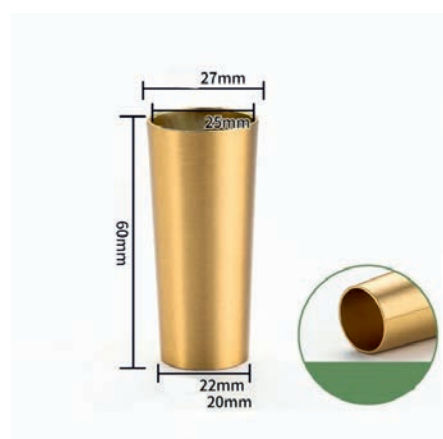

**TLS-211**  
Brass  
Ø30mm x Ø30mm H 105mm  
Brass Brushed

**TLS-212**  
Brass  
Ø40mm x Ø30mm H52mm  
Brass Brushed

**TLS-204**  
Brass  
Ø26mm x Ø35mm H93mm  
Brass Brushed

**TLS-205**  
Brass  
customize size  
Brass Brushed

**TLS-206**  
Brass  
customize size  
Brass Brushed

**TLS-213**  
Brass  
Ø40mm x Ø25mm H88mm  
Brass Brushed

**TLS-214**  
Brass  
Ø30mm x Ø20mm H80mm  
Brass Brushed

**TLS-215**  
Brass  
Ø34mm x Ø25mm H 63mm  
Brass Brushed

**TLS-207**  
Brass  
Ø27mm x Ø22mm H60mm  
Brass Brushed

**TLS-208**  
Brass  
Ø20mm x Ø28mm H35mm  
Brass Brushed

**TLS-209**  
Brass  
Ø40mm, x Ø36mm H 30mm  
Brass Brushed

**TLS-216**  
Brass  
Ø35mm x Ø25mm H88mm  
Brass Brushed