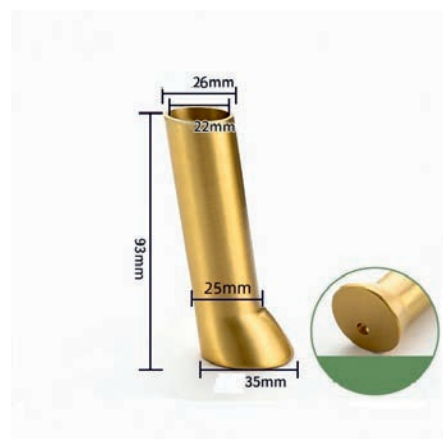

**TLS-099**  
Brass  
Ø40mm x Ø37mm H25mm  
Brass Brushed

**TLS-100**  
Brass  
L60mm x W40mm x H30mm/  
thickness 2mm  
Brass Brushed

**TLS-101**  
Brass  
Ø45mm x Ø43mm H280mm  
Brass Brushed

**TLS-102**  
Brass  
Ø45mm x 43mm H43mm  
Brass Brushed

**TLS-201**  
Brass  
Ø25mm x Ø35mm H93mm  
Brass Brushed

**TLS-202**  
Brass  
Ø30mm H142mm  
Brass Brushed

**TLS-203**  
Brass  
Ø32mm x Ø25mm H60mm  
Brass Brushed

**TLS-210**  
Brass  
Ø30mm x Ø25mm H40mm  
Brass Brushed

**TLS-211**  
Brass  
Ø30mm x Ø30mm H 105mm  
Brass Brushed

**TLS-212**  
Brass  
Ø40mm x Ø30mm H52mm  
Brass Brushed

**TLS-204**  
Brass  
Ø26mm x Ø35mm H93mm  
Brass Brushed

**TLS-205**  
Brass  
customize size  
Brass Brushed

**TLS-206**  
Brass  
customize size  
Brass Brushed

**TLS-213**  
Brass  
Ø40mm x Ø25mm H88mm  
Brass Brushed

**TLS-214**  
Brass  
Ø30mm x Ø20mm H80mm  
Brass Brushed

**TLS-215**  
Brass  
Ø34mm x Ø25mm H 63mm  
Brass Brushed