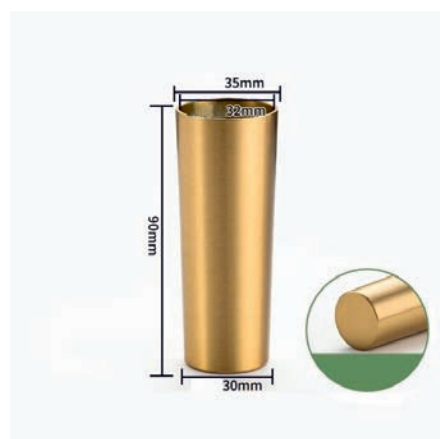

**TLS-206**  
Brass  
customize size  
Brass Brushed

**TLS-213**  
Brass  
Ø40mm x Ø25mm H88mm  
Brass Brushed

**TLS-214**  
Brass  
Ø30mm x Ø20mm H80mm  
Brass Brushed

**TLS-215**  
Brass  
Ø34mm x Ø25mm H 63mm  
Brass Brushed

**TLS-207**  
Brass  
Ø27mm x Ø22mm H60mm  
Brass Brushed

**TLS-208**  
Brass  
Ø20mm x Ø28mm H35mm  
Brass Brushed

**TLS-209**  
Brass  
Ø40mm, x Ø36mm H 30mm  
Brass Brushed

**TLS-216**  
Brass  
Ø35mm x Ø25mm H88mm  
Brass Brushed

**TLS-217**  
BrassBrushed  
Ø25mm x Ø21mm H41mm  
Brass Brushed

**TLS-218**  
Brass  
Ø30mm x Ø25mm H80mm  
Brass Brushed

**TLS-219**  
Brass  
Ø35mm x Ø30mm H90mm  
Brass Brushed

**TLS-220**  
Brass  
Ø33mm x Ø28mm H60mm  
Brass Brushed

**TLS-221**  
Brass  
Ø25mm x Ø20mm H38mm  
Brass Brushed

**TLS-002**  
Zinc Alloy  
Ø25mm x Ø18mm H32mm  
Antique Gold

**TLS-013**  
Stainless steel  
Ø50mm x Ø20mm H145mm  
Brass Brushed

**TLS-046**  
Stainless steel  
Ø35mm x Ø25mm H95mm  
Brass Brushed