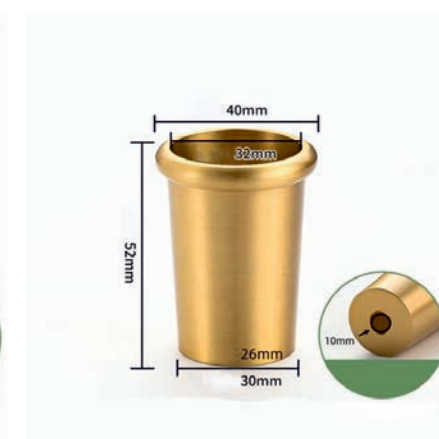

**TLS-099**  
Brass  
Ø40mm x Ø37mm H25mm  
Brass Brushed

**TLS-100**  
Brass  
L60mm x W40mm x H30mm/  
thickness 2mm  
Brass Brushed

**TLS-101**  
Brass  
Ø45mm x Ø43mm H280mm  
Brass Brushed

**TLS-102**  
Brass  
Ø45mm x 43mm H43mm  
Brass Brushed

**TLS-201**  
Brass  
Ø25mm x Ø35mm H93mm  
Brass Brushed

**TLS-202**  
Brass  
Ø30mm H142mm  
Brass Brushed

**TLS-203**  
Brass  
Ø32mm x Ø25mm H60mm  
Brass Brushed

**TLS-210**  
Brass  
Ø30mm x Ø25mm H40mm  
Brass Brushed

**TLS-211**  
Brass  
Ø30mm x Ø30mm H 105mm  
Brass Brushed

**TLS-212**  
Brass  
Ø40mm x Ø30mm H52mm  
Brass Brushed

**TLS-204**  
Brass  
Ø26mm x Ø35mm H93mm  
Brass Brushed

**TLS-205**  
Brass  
customize size  
Brass Brushed