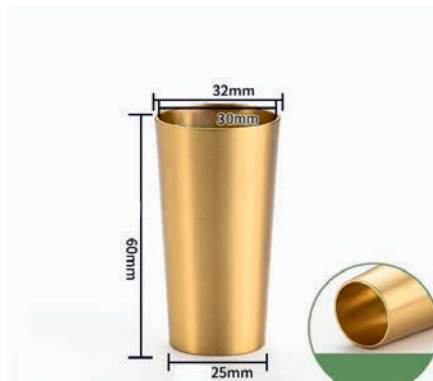

**TLS-221**  
Brass  
Ø25mm x Ø20mm H38mm  
Brass Brushed

**TLS-002**  
Zinc Alloy  
Ø25mm x Ø18mm H32mm  
Antique Gold

**TLS-013**  
Stainless steel  
Ø50mm x Ø20mm H145mm  
Brass Brushed

**TLS-046**  
Stainless steel  
Ø35mm x Ø25mm H95mm  
Brass Brushed

**TLS-222**  
Brass  
Ø35mm x Ø31mm H 50mm  
Brass Brushed

**TLS-223**  
Brass  
Ø25mm x Ø20mm H50mm  
Brass Brushed

**TLS-224**  
Brass  
Ø31mm x Ø24mm H28mm  
Brass Brushed

**TLS-029**  
Stainless steel  
Ø30mm x Ø17mm H115mm  
Brass Brushed

**TLS-012**  
Stainless steel  
Ø31mm x Ø25mm H130mm  
Brass Brushed

**TLS-031**  
Aluminum Alloy  
Ø31mm x Ø22mm H85mm  
Brass Brushed

**TLS-225**  
Brass  
Ø40mm x Ø33mm H60mm  
Brass Brushed

**TLS-226**  
Brass  
Ø32mm x Ø25mm H60mm  
Brass Brushed

**TLS-227**  
Brass  
customize size  
Brass Brushed

**TLS-032**  
Stainless steel  
Ø38mm x Ø16mm H93mm  
Brass Brushed

**TLS-033**  
Ø40.5mm x Ø28.5mm H100mm  
Gold Plating

**TLS-045**  
Stainless steel  
Ø30mm x Ø25mm H150mm  
Brass Brushed