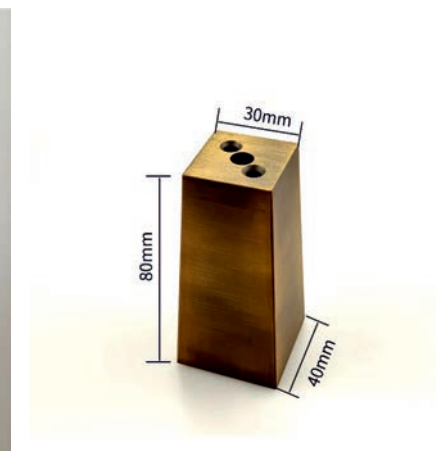

**TLS-079**  
Stainless steel  
Ø28mm x Ø24mm H80mm  
Brass Brushed

**TLS-080**  
Stainless steel  
Ø32mm x Ø24mm H100mm  
Brass Brushed

**TLS-081**  
Stainless steel  
Ø32mm x Ø23mm H120mm  
Brass Brushed

**TLS-130**  
Stainless steel  
40mm x 25mm H50mm/  
40mm x 25mm H60mm  
Brass brushed

**TLS-131**  
Stainless steel  
40mm x 25mm H80mm/  
40mm x 25mm H100mm  
Brass brushed

**TLS-132**  
Zinc Alloy  
28mm x 18mm H100mm  
Grey brushed plating

**TLS-133**  
Zinc Alloy  
31mm x 28mm H50mm  
thickness 2mm  
Chrome color

**TLS-134**  
Zinc Alloy  
29mm x 29mm H52mm  
thickness 2mm  
Chrome color

**TLS-135**  
Zinc Alloy  
40mm x 30mm H80mm  
Antique brass Brushed