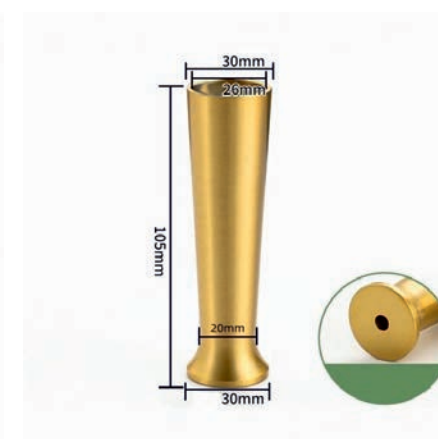

**TLS-099**  
Brass  
Ø40mm x Ø37mm H25mm  
Brass Brushed

**TLS-100**  
Brass  
L60mm x W40mm x H30mm/  
thickness 2mm  
Brass Brushed

**TLS-101**  
Brass  
Ø45mm x Ø43mm H280mm  
Brass Brushed

**TLS-102**  
Brass  
Ø45mm x 43mm H43mm  
Brass Brushed

**TLS-201**  
Brass  
Ø25mm x Ø35mm H93mm  
Brass Brushed

**TLS-202**  
Brass  
Ø30mm H142mm  
Brass Brushed

**TLS-203**  
Brass  
Ø32mm x Ø25mm H60mm  
Brass Brushed

**TLS-210**  
Brass  
Ø30mm x Ø25mm H40mm  
Brass Brushed

**TLS-211**  
Brass  
Ø30mm x Ø30mm H 105mm  
Brass Brushed

**TLS-212**  
Brass  
Ø40mm x Ø30mm H52mm  
Brass Brushed

**TLS-204**  
Brass  
Ø26mm x Ø35mm H93mm  
Brass Brushed

**TLS-205**  
Brass  
customize size  
Brass Brushed

**TLS-206**  
Brass  
customize size  
Brass Brushed

**TLS-213**  
Brass  
Ø40mm x Ø25mm H88mm  
Brass Brushed

**TLS-214**  
Brass  
Ø30mm x Ø20mm H80mm  
Brass Brushed

**TLS-215**  
Brass  
Ø34mm x Ø25mm H 63mm  
Brass Brushed