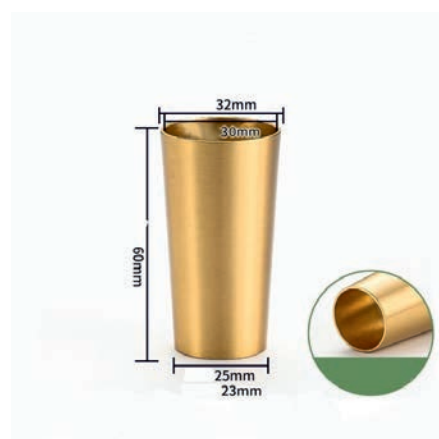

**TLS-095**  
Brass  
Ø36mm x Ø33mm H50mm  
Brass Brushed

**TLS-096**  
Brass  
Ø36mm x Ø32mm H50mm  
Brass Brushed

**TLS-097**  
Brass  
Ø40mm x Ø37mm H50mm  
Brass Brushed

**TLS-098**  
Brass  
Ø36mm x Ø32mm W70mm H90mm  
Brass Brushed

**TLS-099**  
Brass  
Ø40mm x Ø37mm H25mm  
Brass Brushed

**TLS-100**  
Brass  
L60mm x W40mm x H30mm/  
thickness 2mm  
Brass Brushed

**TLS-101**  
Brass  
Ø45mm x Ø43mm H280mm  
Brass Brushed

**TLS-102**  
Brass  
Ø45mm x 43mm H43mm  
Brass Brushed

**TLS-201**  
Brass  
Ø25mm x Ø35mm H93mm  
Brass Brushed

**TLS-202**  
Brass  
Ø30mm H142mm  
Brass Brushed

**TLS-203**  
Brass  
Ø32mm x Ø25mm H60mm  
Brass Brushed

**TLS-210**  
Brass  
Ø30mm x Ø25mm H40mm  
Brass Brushed