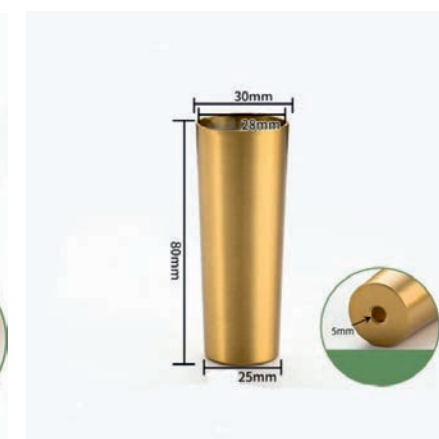

**TLS-206**  
Brass  
customize size  
Brass Brushed

**TLS-213**  
Brass  
Ø40mm x Ø25mm H88mm  
Brass Brushed

**TLS-214**  
Brass  
Ø30mm x Ø20mm H80mm  
Brass Brushed

**TLS-215**  
Brass  
Ø34mm x Ø25mm H 63mm  
Brass Brushed

**TLS-207**  
Brass  
Ø27mm x Ø22mm H60mm  
Brass Brushed

**TLS-208**  
Brass  
Ø20mm x Ø28mm H35mm  
Brass Brushed

**TLS-209**  
Brass  
Ø40mm, x Ø36mm H 30mm  
Brass Brushed

**TLS-216**  
Brass  
Ø35mm x Ø25mm H88mm  
Brass Brushed

**TLS-217**  
BrassBrushed  
Ø25mm x Ø21mm H41mm  
Brass Brushed

**TLS-218**  
Brass  
Ø30mm x Ø25mm H80mm  
Brass Brushed

**TLS-219**  
Brass  
Ø35mm x Ø30mm H90mm  
Brass Brushed

**TLS-220**  
Brass  
Ø33mm x Ø28mm H60mm  
Brass Brushed

**TLS-221**  
Brass  
Ø25mm x Ø20mm H38mm  
Brass Brushed

**TLS-002**  
Zinc Alloy  
Ø25mm x Ø18mm H32mm  
Antique Gold

**TLS-013**  
Stainless steel  
Ø50mm x Ø20mm H145mm  
Brass Brushed

**TLS-046**  
Stainless steel  
Ø35mm x Ø25mm H95mm  
Brass Brushed