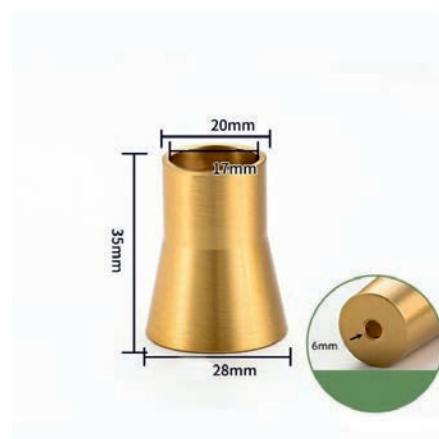

**TLS-211**  
Brass  
Ø30mm x Ø30mm H 105mm  
Brass Brushed

**TLS-212**  
Brass  
Ø40mm x Ø30mm H52mm  
Brass Brushed

**TLS-204**  
Brass  
Ø26mm x Ø35mm H93mm  
Brass Brushed

**TLS-205**  
Brass  
customize size  
Brass Brushed

**TLS-206**  
Brass  
customize size  
Brass Brushed

**TLS-213**  
Brass  
Ø40mm x Ø25mm H88mm  
Brass Brushed

**TLS-214**  
Brass  
Ø30mm x Ø20mm H80mm  
Brass Brushed

**TLS-215**  
Brass  
Ø34mm x Ø25mm H 63mm  
Brass Brushed

**TLS-207**  
Brass  
Ø27mm x Ø22mm H60mm  
Brass Brushed

**TLS-208**  
Brass  
Ø20mm x Ø28mm H35mm  
Brass Brushed

**TLS-209**  
Brass  
Ø40mm, x Ø36mm H 30mm  
Brass Brushed

**TLS-216**  
Brass  
Ø35mm x Ø25mm H88mm  
Brass Brushed