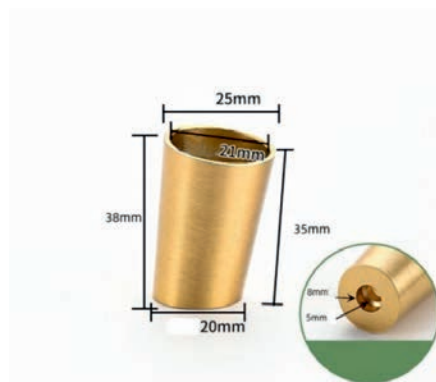

**TLS-207**  
Brass  
Ø27mm x Ø22mm H60mm  
Brass Brushed

**TLS-208**  
Brass  
Ø20mm x Ø28mm H35mm  
Brass Brushed

**TLS-209**  
Brass  
Ø40mm, x Ø36mm H 30mm  
Brass Brushed

**TLS-216**  
Brass  
Ø35mm x Ø25mm H88mm  
Brass Brushed

**TLS-217**  
BrassBrushed  
Ø25mm x Ø21mm H41mm  
Brass Brushed

**TLS-218**  
Brass  
Ø30mm x Ø25mm H80mm  
Brass Brushed

**TLS-219**  
Brass  
Ø35mm x Ø30mm H90mm  
Brass Brushed

**TLS-220**  
Brass  
Ø33mm x Ø28mm H60mm  
Brass Brushed

**TLS-221**  
Brass  
Ø25mm x Ø20mm H38mm  
Brass Brushed

**TLS-002**  
Zinc Alloy  
Ø25mm x Ø18mm H32mm  
Antique Gold

**TLS-013**  
Stainless steel  
Ø50mm x Ø20mm H145mm  
Brass Brushed

**TLS-046**  
Stainless steel  
Ø35mm x Ø25mm H95mm  
Brass Brushed